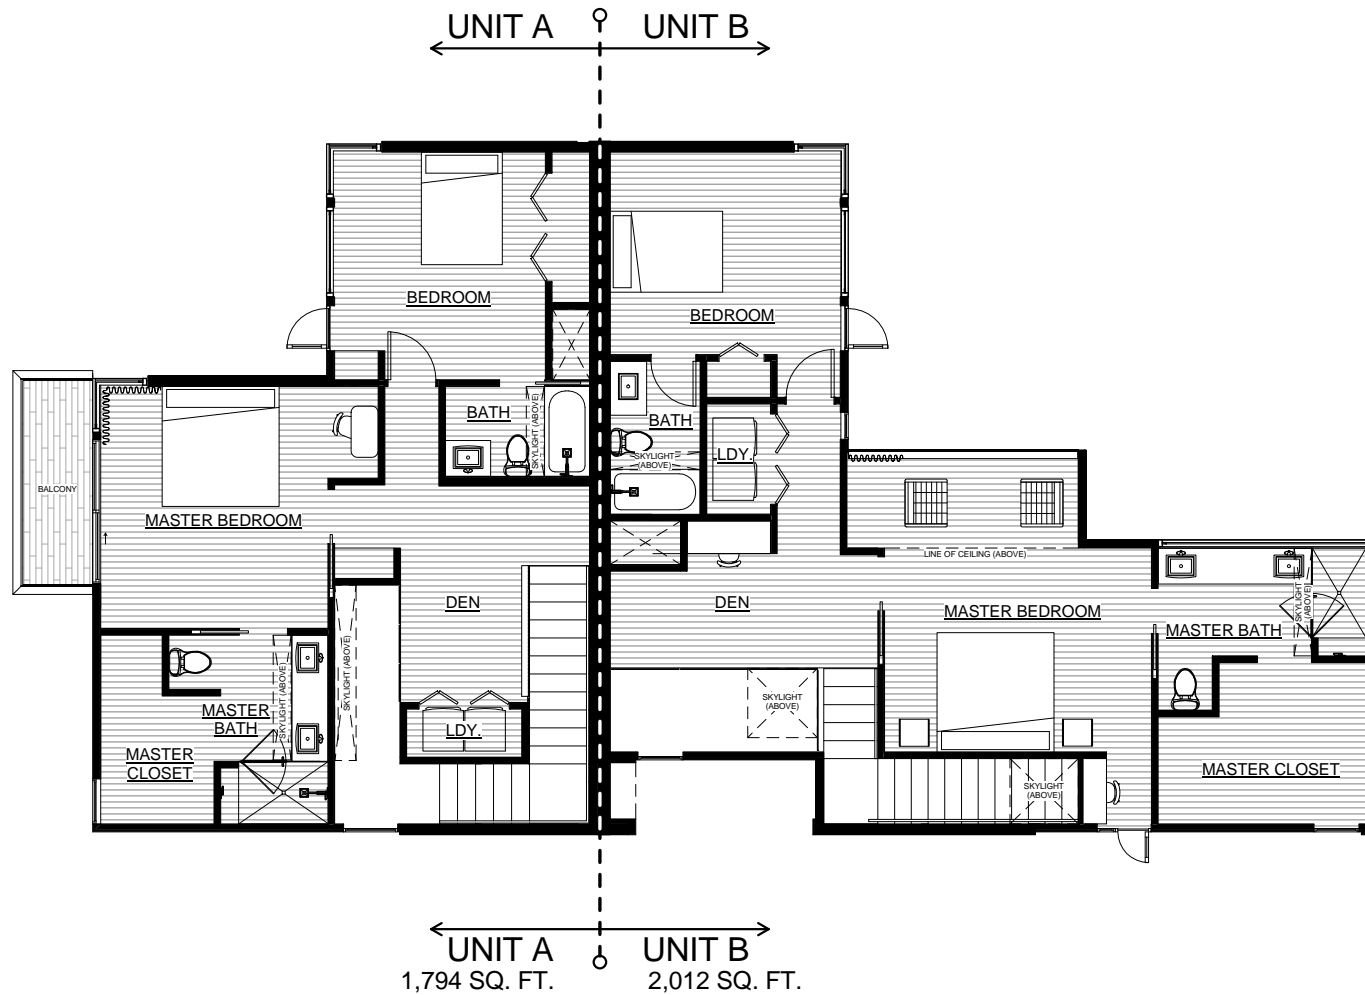

FIRST FLOOR PLAN

1325 BONHAM TERRACE

TORNBJERGDESIGN  
 WWW.TT-DB.COM  
 tom@tt-db.com  
 512.293.7842

SECOND FLOOR PLAN

1325 BONHAM TERRACE

**TORNBJERG DESIGN**  
 WWW.TT-DB.COM  
 tom@tt-db.com  
 512.293.7842