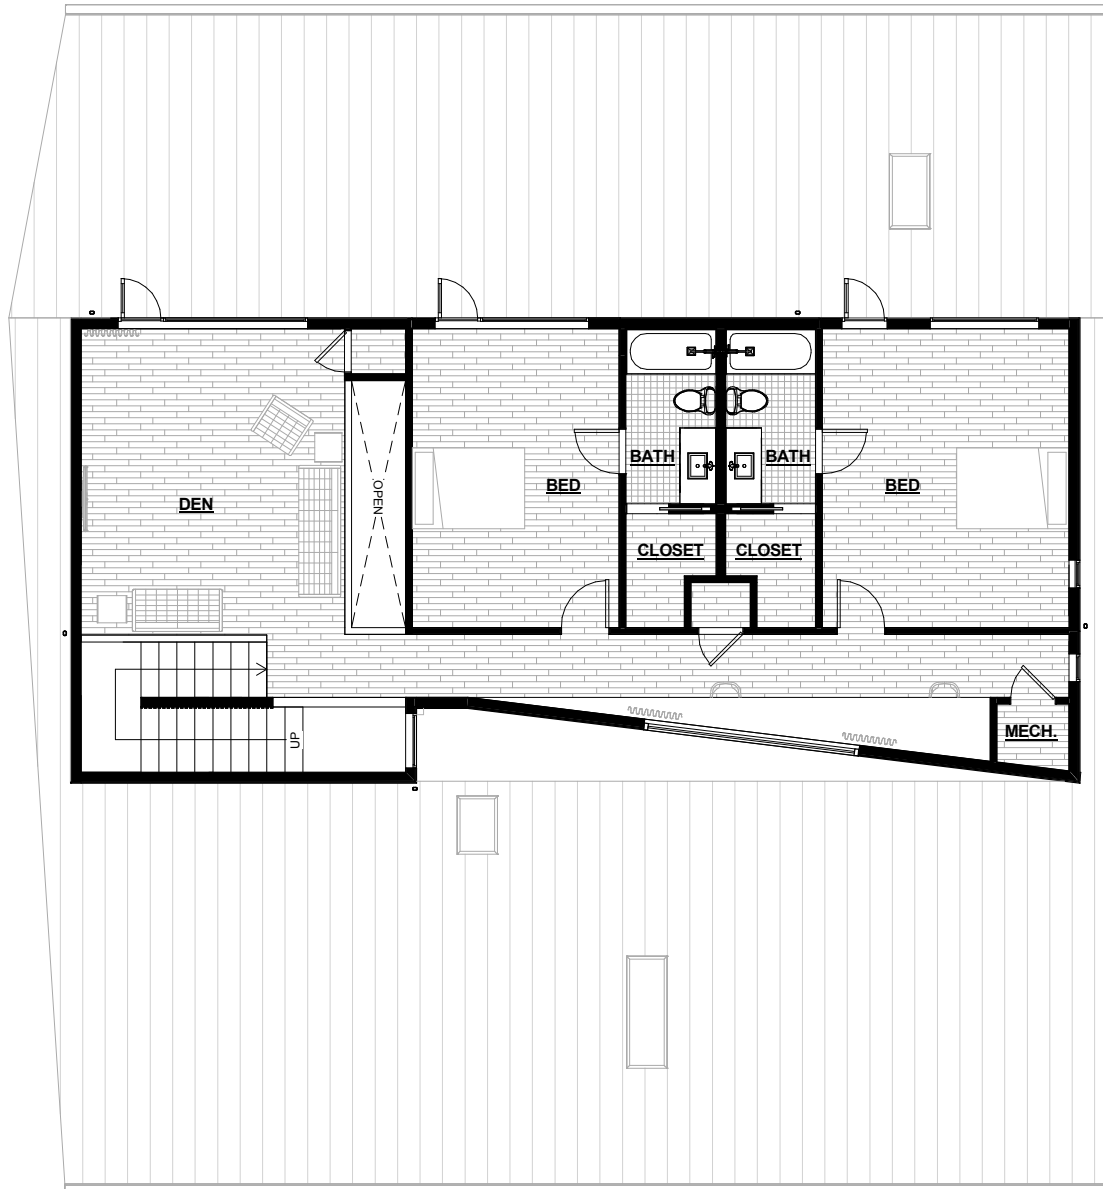

FLOOR AREA	
FIRST FLOOR	2250 SF
SECOND FLOOR	1196 SF
TOTAL:	3446 SF

FIRST FLOOR PLAN

5704 DRIFTWOOD DRIVE

TORNBERGDESIGN
 WWW.TT-DB.COM
 tom@tt-db.com
 512.293.7842

FLOOR AREA	
FIRST FLOOR	2250 SF
SECOND FLOOR	1196 SF
TOTAL:	3446 SF

SECOND FLOOR PLAN

5704 DRIFTWOOD DRIVE