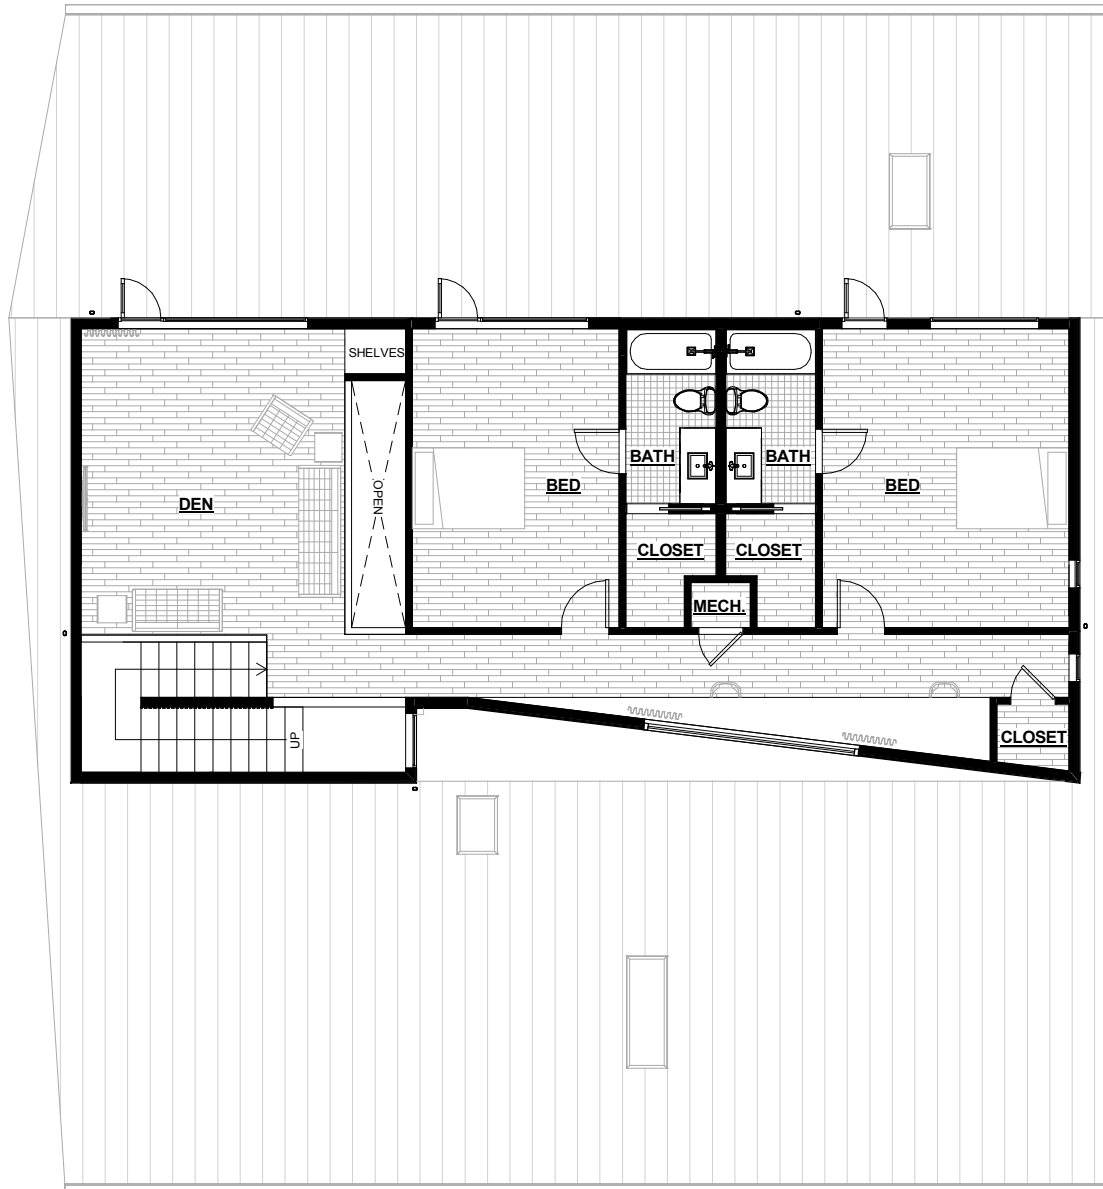

FLOOR AREA	
FIRST FLOOR	2250 SF
SECOND FLOOR	1352 SF
TOTAL:	3602 SF

FIRST FLOOR PLAN

5704 DRIFTWOOD DRIVE

TORNBERGDESIGN
 WWW.TT-DB.COM
 tom@tt-db.com
 512.293.7842

FLOOR AREA	
FIRST FLOOR	2250 SF
SECOND FLOOR	1352 SF
TOTAL:	3602 SF

SECOND FLOOR PLAN

5704 DRIFTWOOD DRIVE

TORNBJERGDESIGN
 WWW.TT-DB.COM
 tom@tt-db.com
 512.293.7842