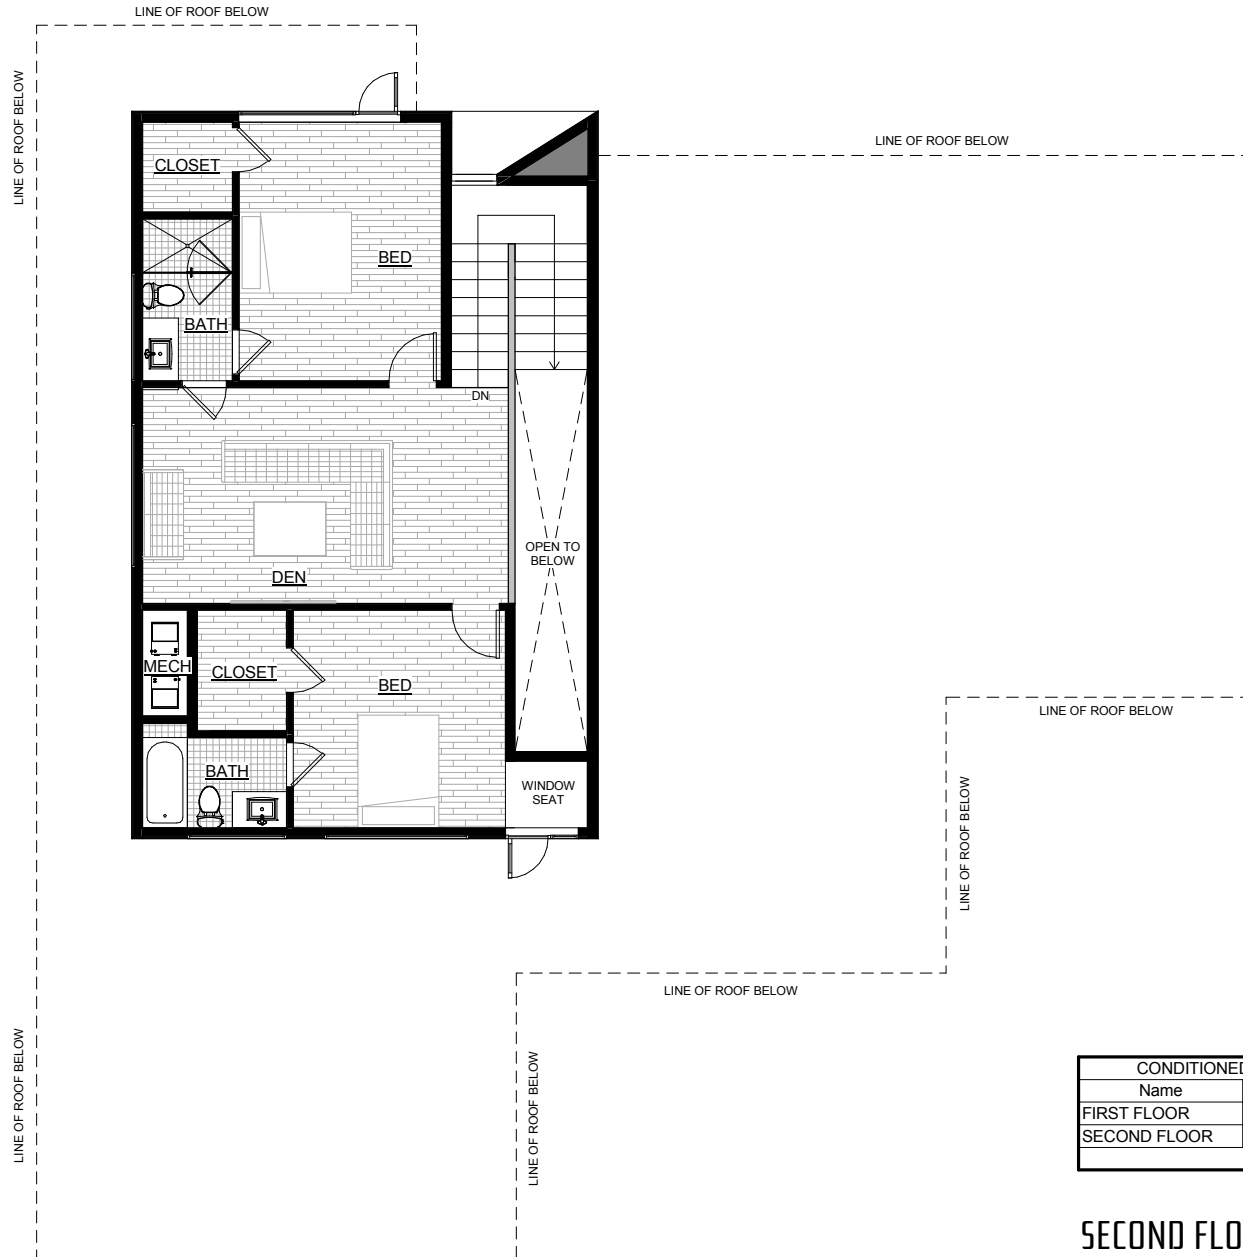

CONDITIONED AREA	
Name	Area
FIRST FLOOR	2283 SF
SECOND FLOOR	986 SF
	3269 SF

FIRST FLOOR PLAN

3209 HANCOCK DRIVE

TORNBJERGDESIGN

WWW.TT-DB.COM
tom@tt-db.com

CONDITIONED AREA	
Name	Area
FIRST FLOOR	2283 SF
SECOND FLOOR	986 SF
	3269 SF

SECOND FLOOR PLAN

3209 HANCOCK DRIVE